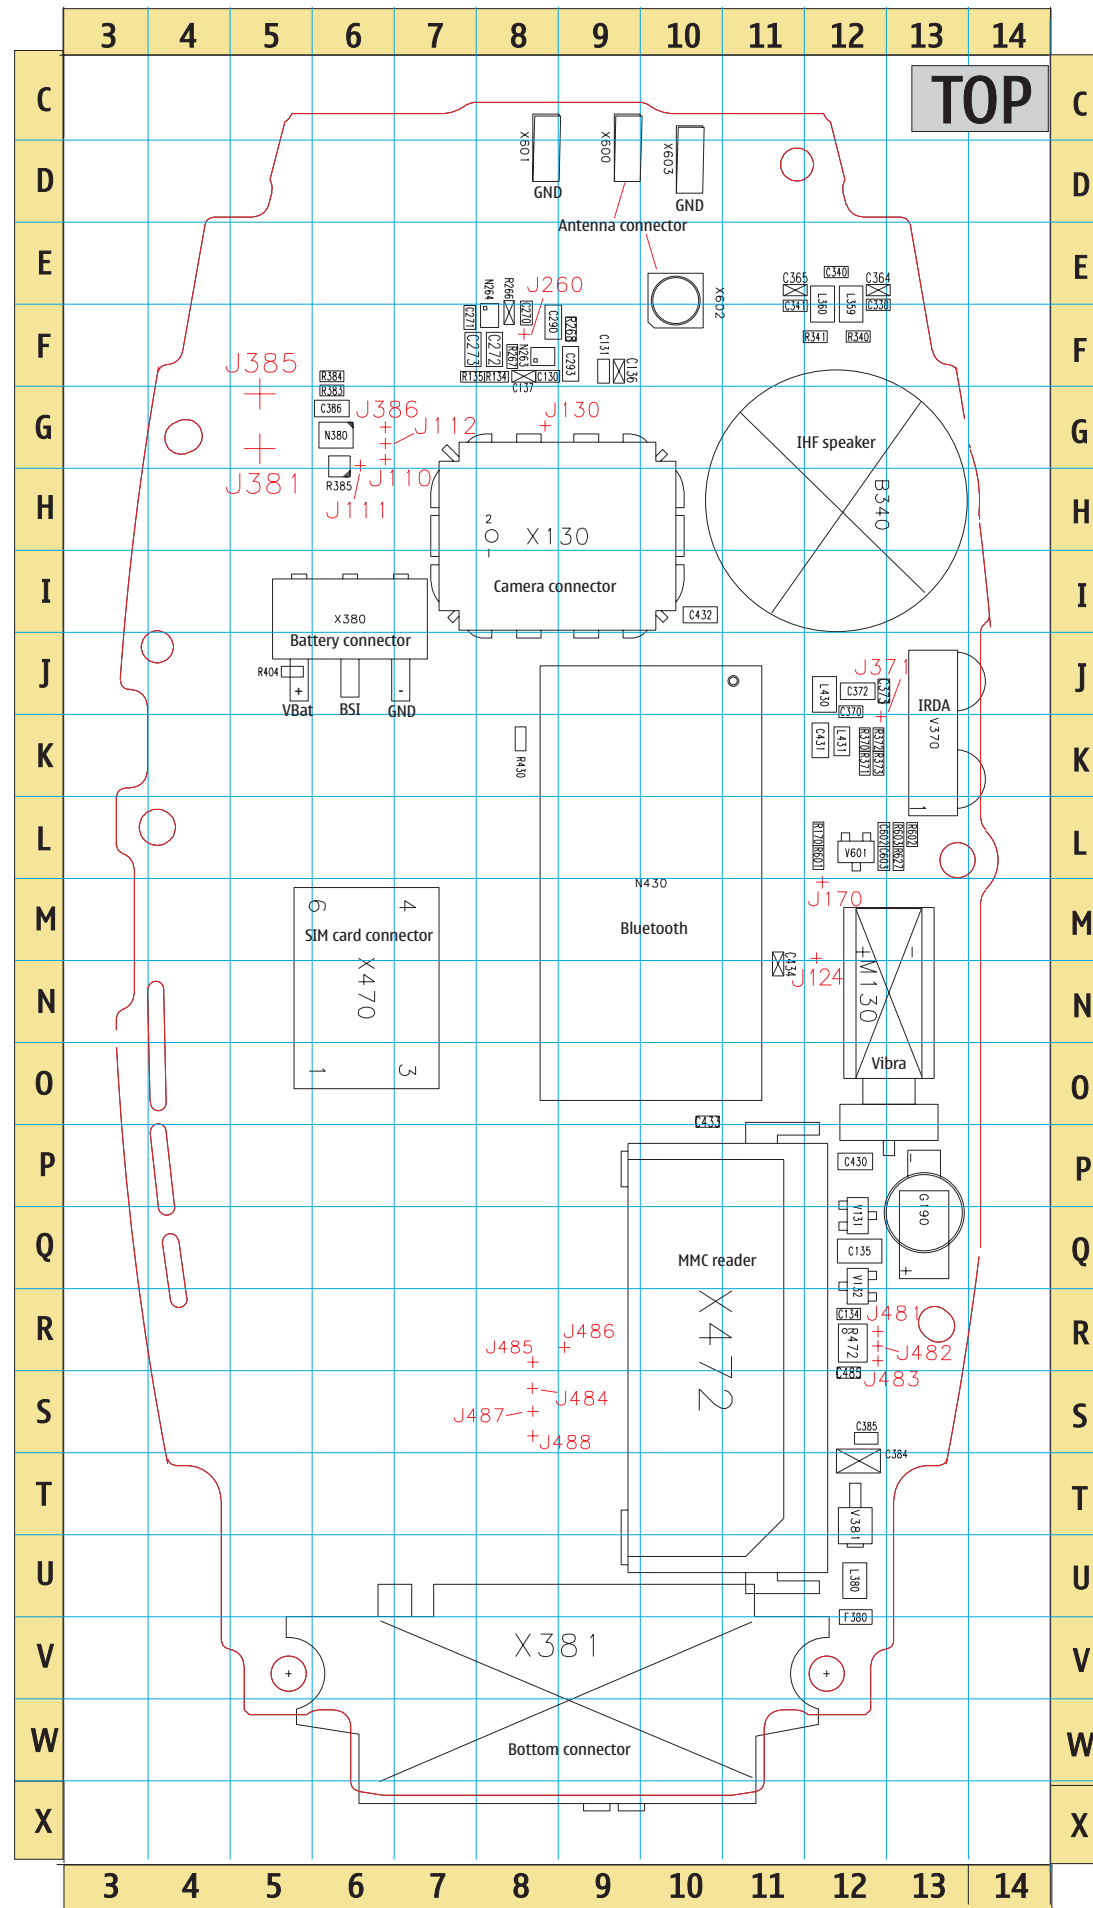

Component finder