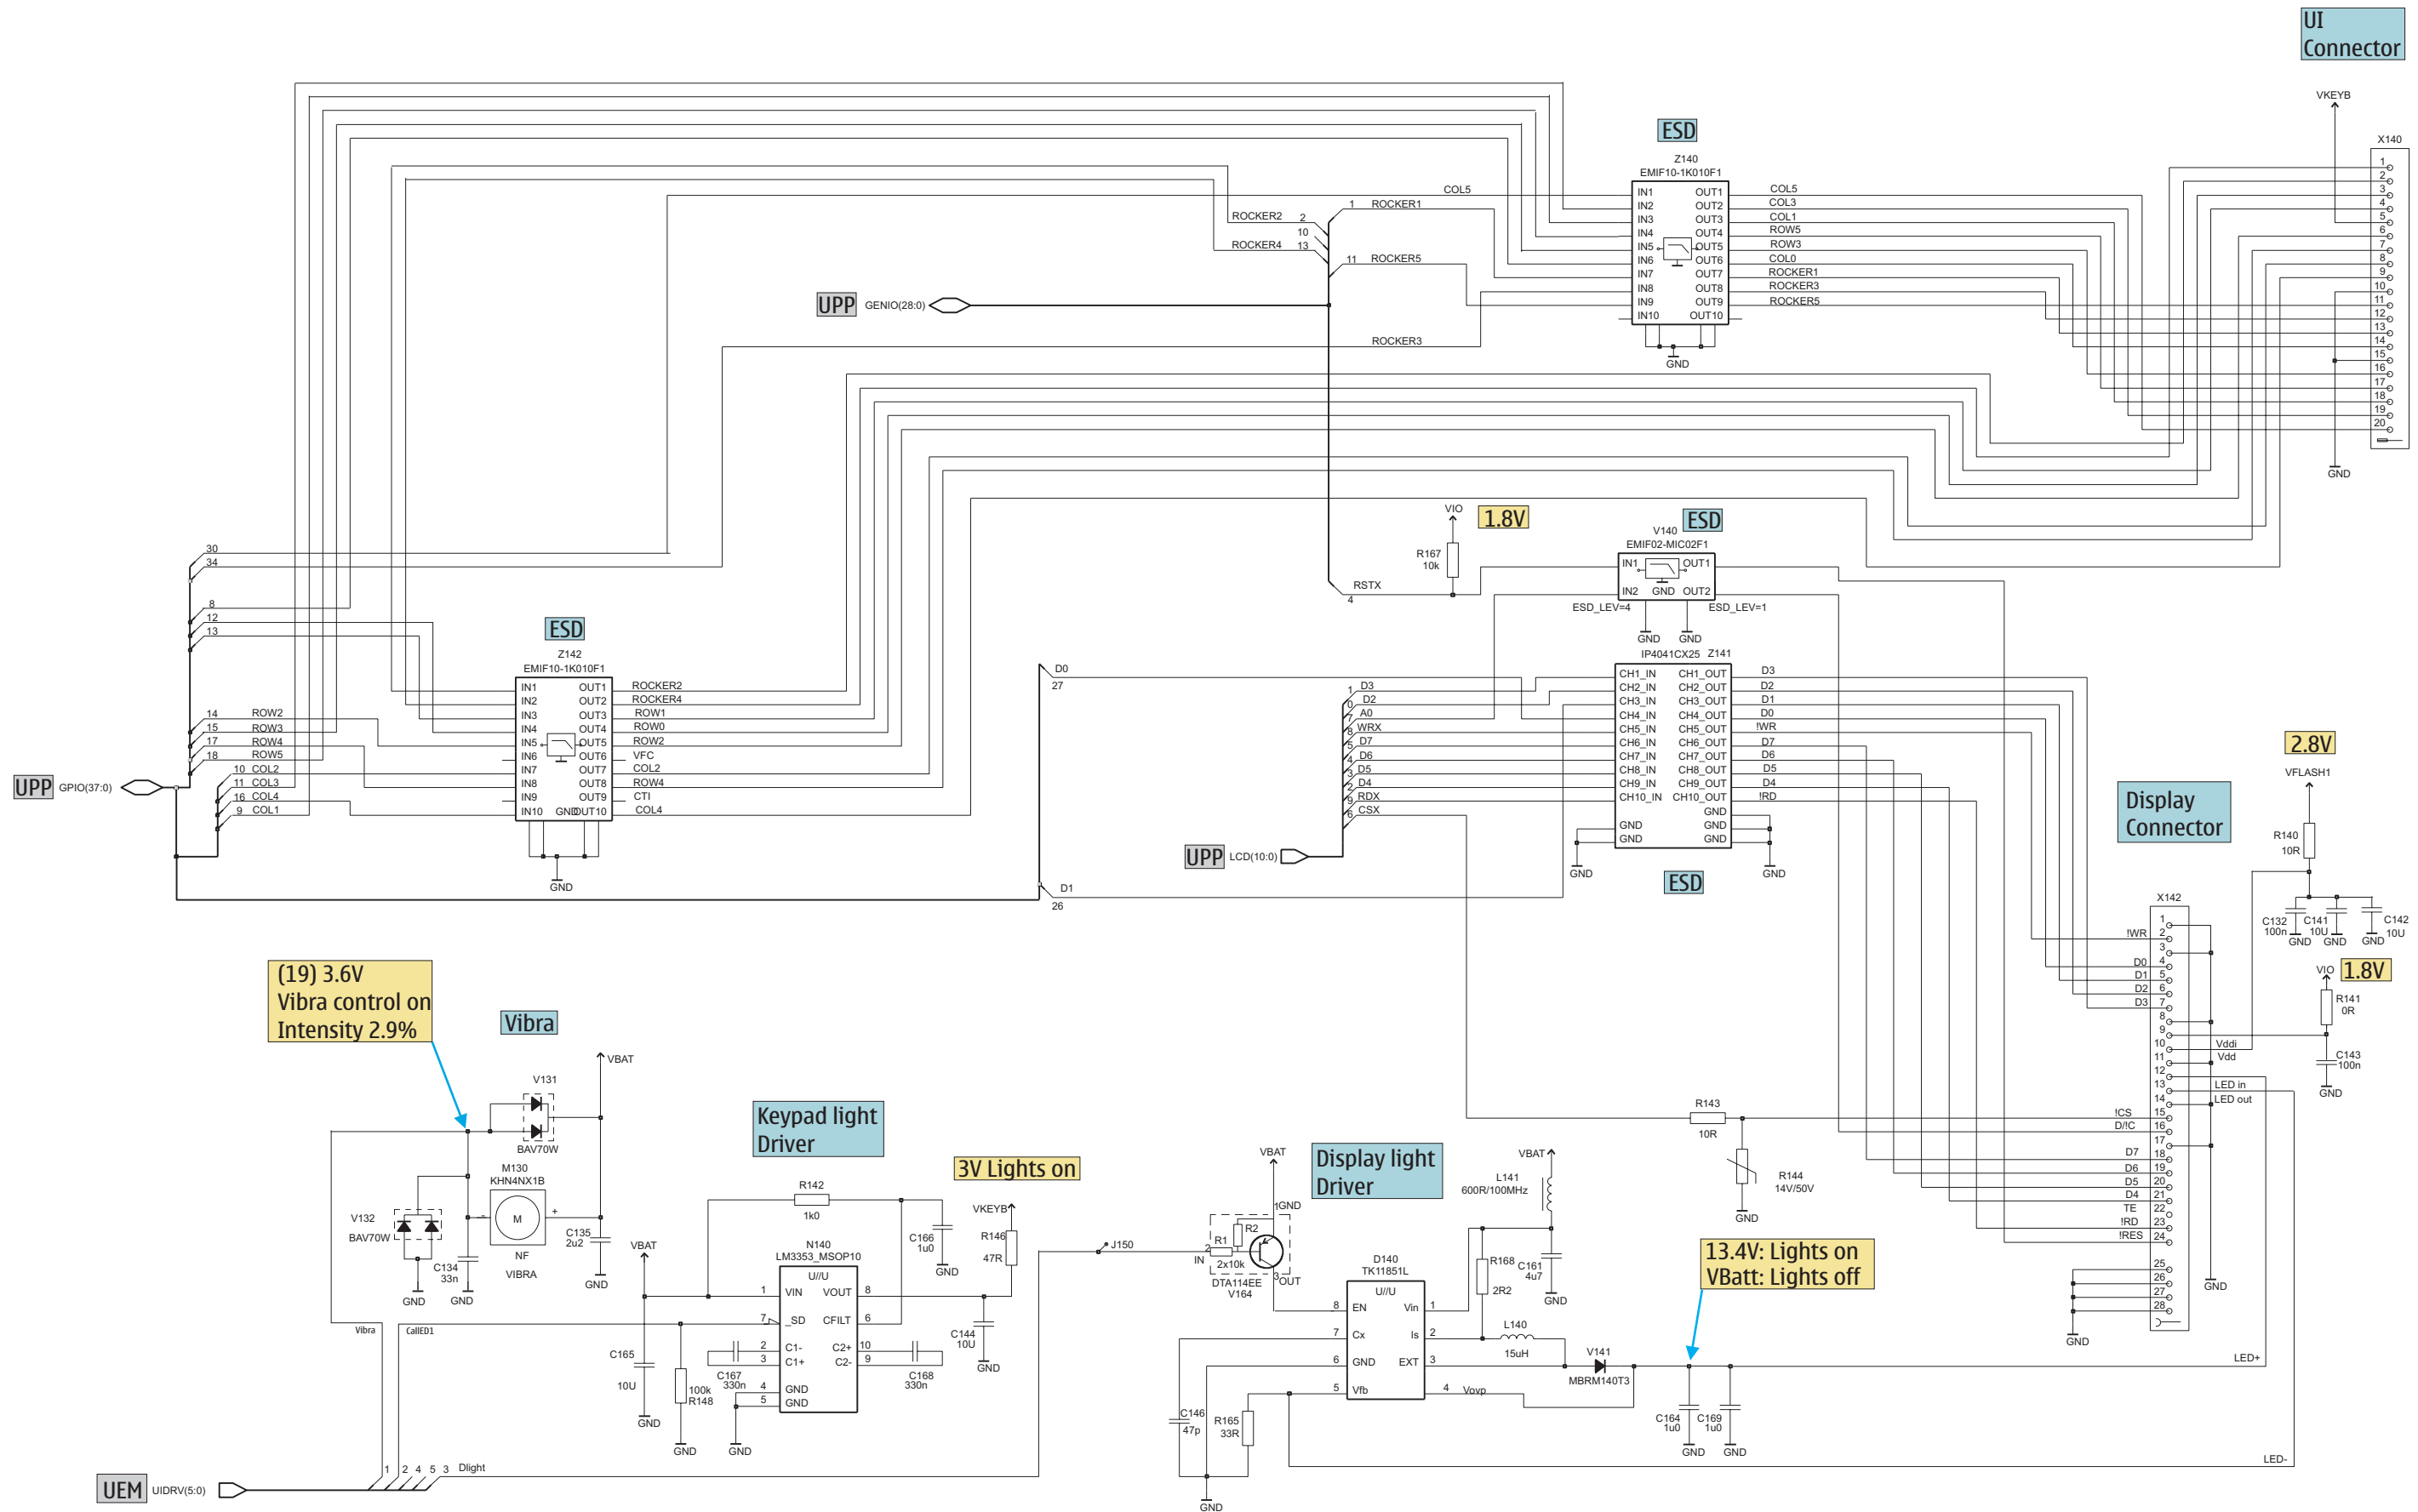

DCT-4 Common Baseband

UEM, Bottom connector, SIM

Bottom Connector

FLASH, SDRAM

UI, Display connector, Vibra, Light driver, ESD

BB-RF Connections Overview

RF GSM

Band	Channel	RX	VC/RX	VCO/RX	TX	VCO/TX	VC/TX
GSM 900	37	942,4MHz	~2,58V	3769,6MHz	897,4MHz	3589,6MHz	~1,8V
GSM 1800	700	1842,8MHz	~2,2V	3685,6MHz	1747,8MHz	3495,6MHz	~1,4V
GSM 1900	661	1960MHz	~3,2V	3920MHz	1880MHz	3760MHz	~2,54V