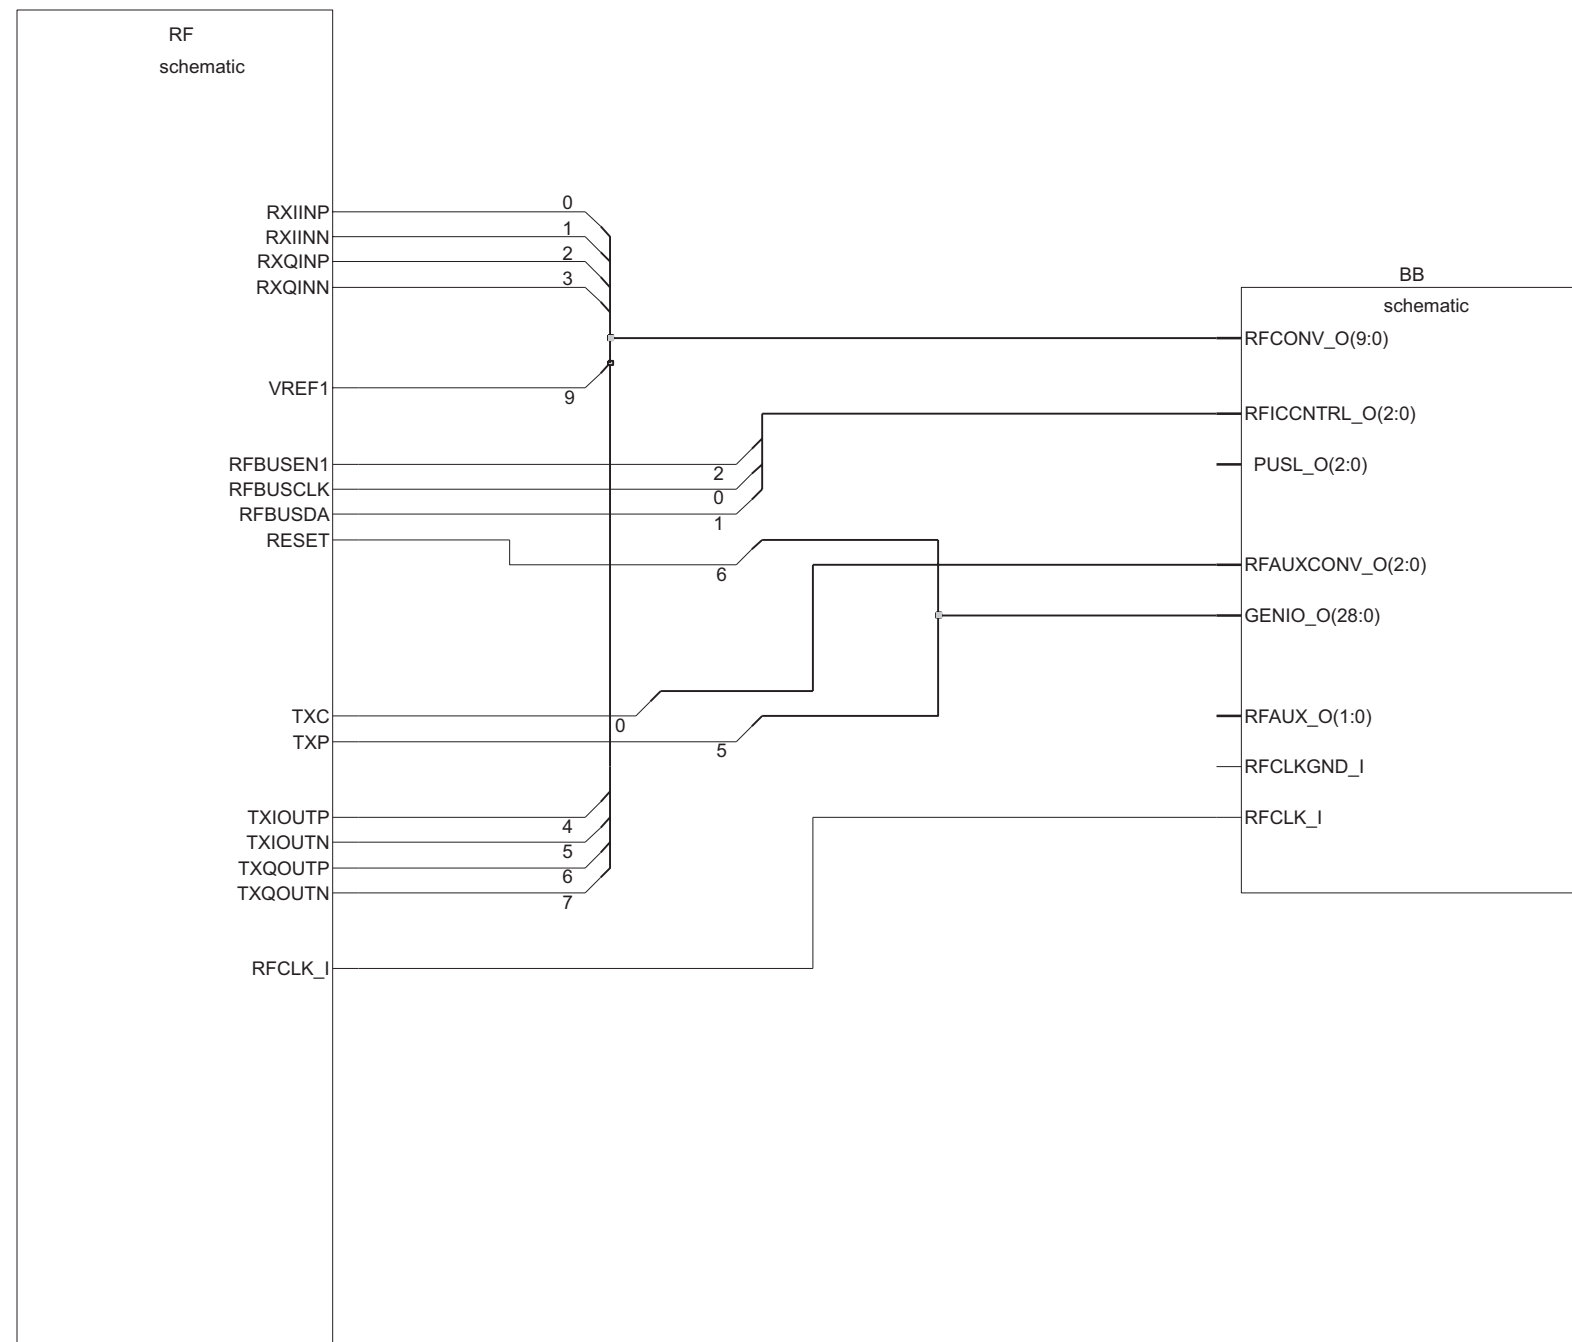

DCT-4 Common Baseband

UEM, Bottom connector, SIM

Bottom Connector

FLASH, SDRAM

UI, Display connector, Vibra, Light driver, ESD

BB-RF Connections Overview

RF GSM

Band	Channel	RX	VC/RX	VCO/RX	TX	VCO/TX	VC/TX
GSM 900	37	942,4MHz	~2,58V	3769,6MHz	897,4MHz	3589,6MHz	~1,8V
GSM 1800	700	1842,8MHz	~2,2V	3685,6MHz	1747,8MHz	3495,6MHz	~1,4V
GSM 1900	661	1960MHz	~3,2V	3920MHz	1880MHz	3760MHz	~2,54V