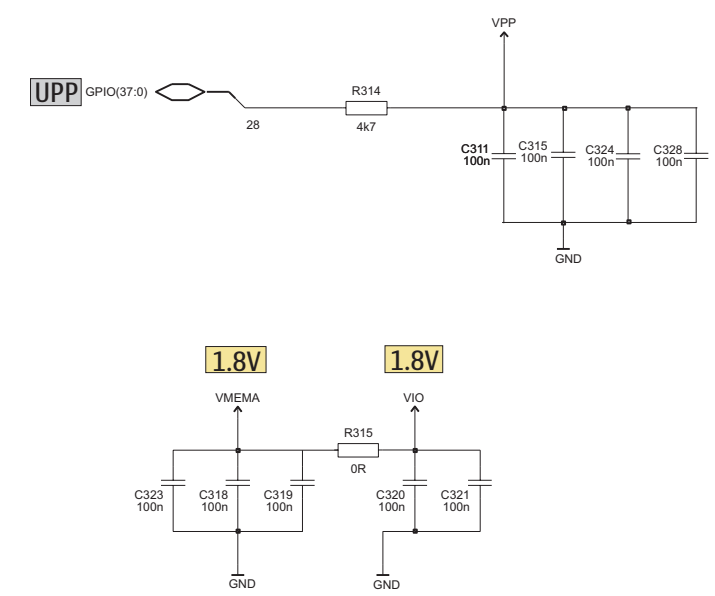

DCT-4 Common Baseband

UEM, Bottom connector, SIM

Bottom Connector

FLASH, SDRAM

UI, Display connector, Vibra, Light driver, ESD

BB-RF Connections Overview

RF GSM

Band	Channel	RX	VC/RX	VCO/RX	TX	VCO/TX	VC/TX
GSM 900	37	942,4MHz	~2,58V	3769,6MHz	897,4MHz	3589,6MHz	~1,8V
GSM 1800	700	1842,8MHz	~2,2V	3685,6MHz	1747,8MHz	3495,6MHz	~1,4V
GSM 1900	661	1960MHz	~3,2V	3920MHz	1880MHz	3760MHz	~2,54V