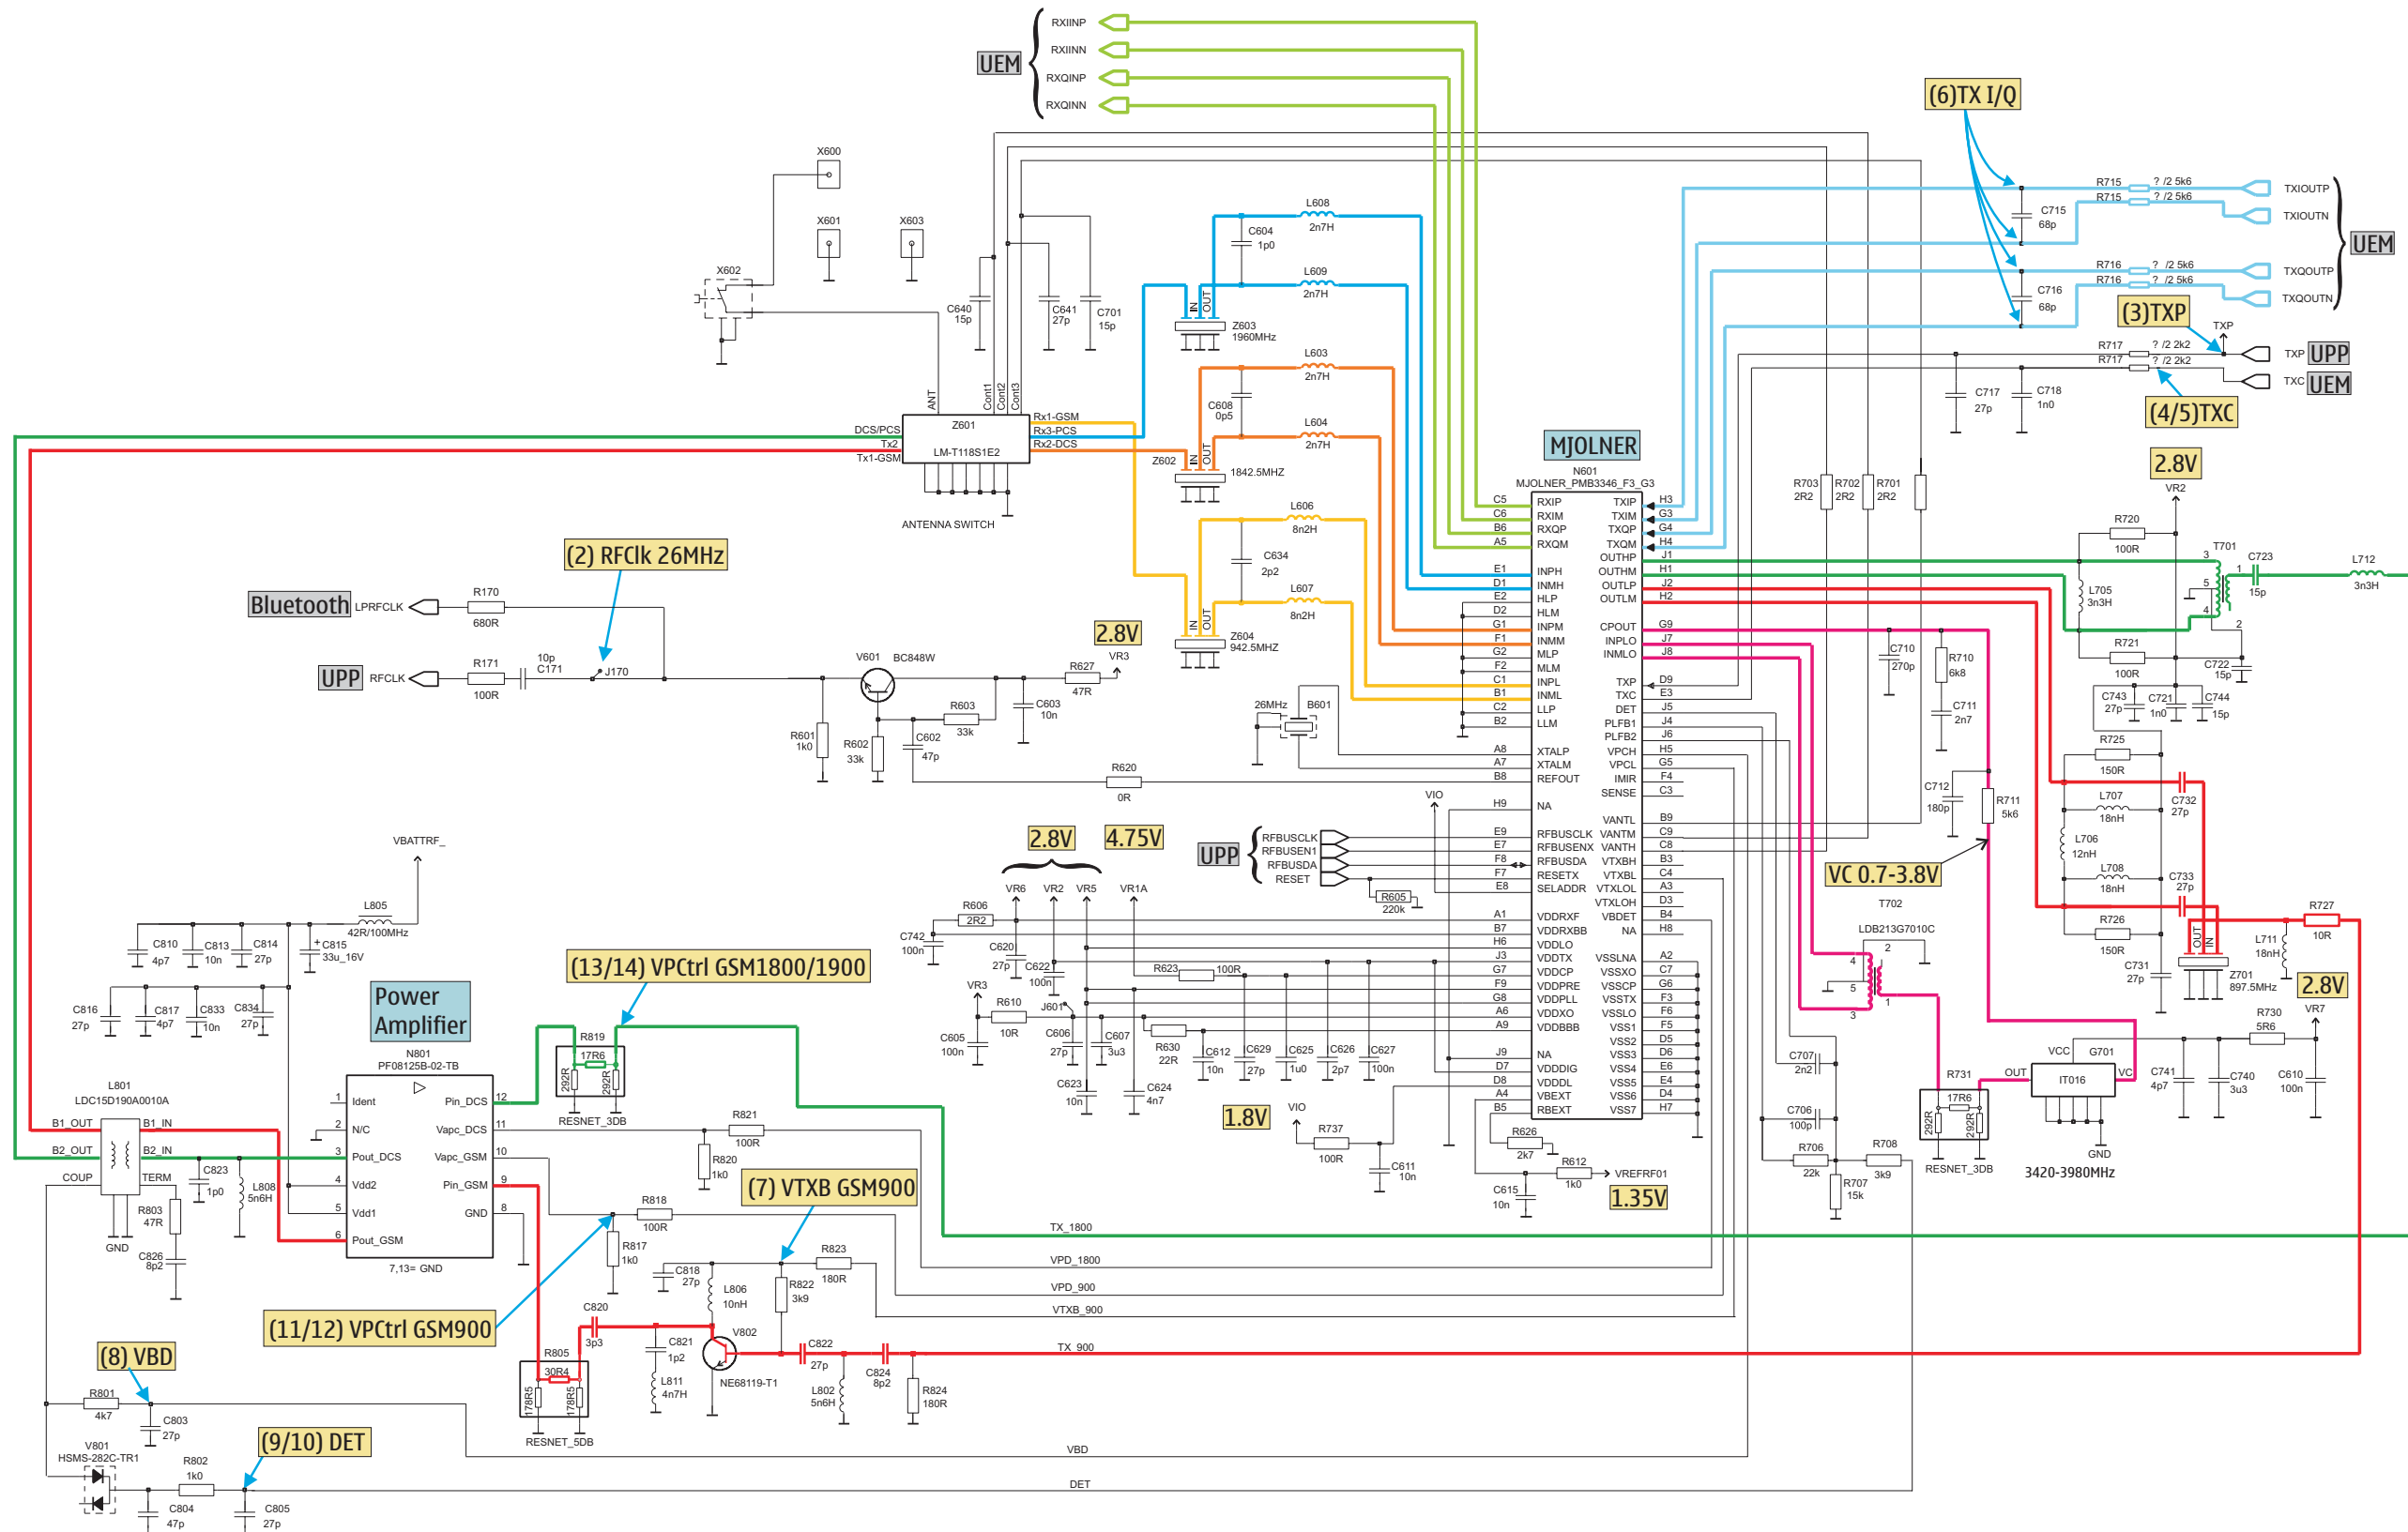

DCT-4 Common Baseband

UEM, Bottom connector, SIM

Bottom Connector

FLASH, SDRAM

UI, Display connector, Vibra, Light driver, ESD

BB-RF Connections Overview

RF GSM

Band	Channel	RX	VC/RX	VCO/RX	TX	VCO/TX	VC/TX
GSM 900	37	942,4MHz	~2,58V	3769,6MHz	897,4MHz	3589,6MHz	~1,8V
GSM 1800	700	1842,8MHz	~2,2V	3685,6MHz	1747,8MHz	3495,6MHz	~1,4V
GSM 1900	661	1960MHz	~3,2V	3920MHz	1880MHz	3760MHz	~2,54V