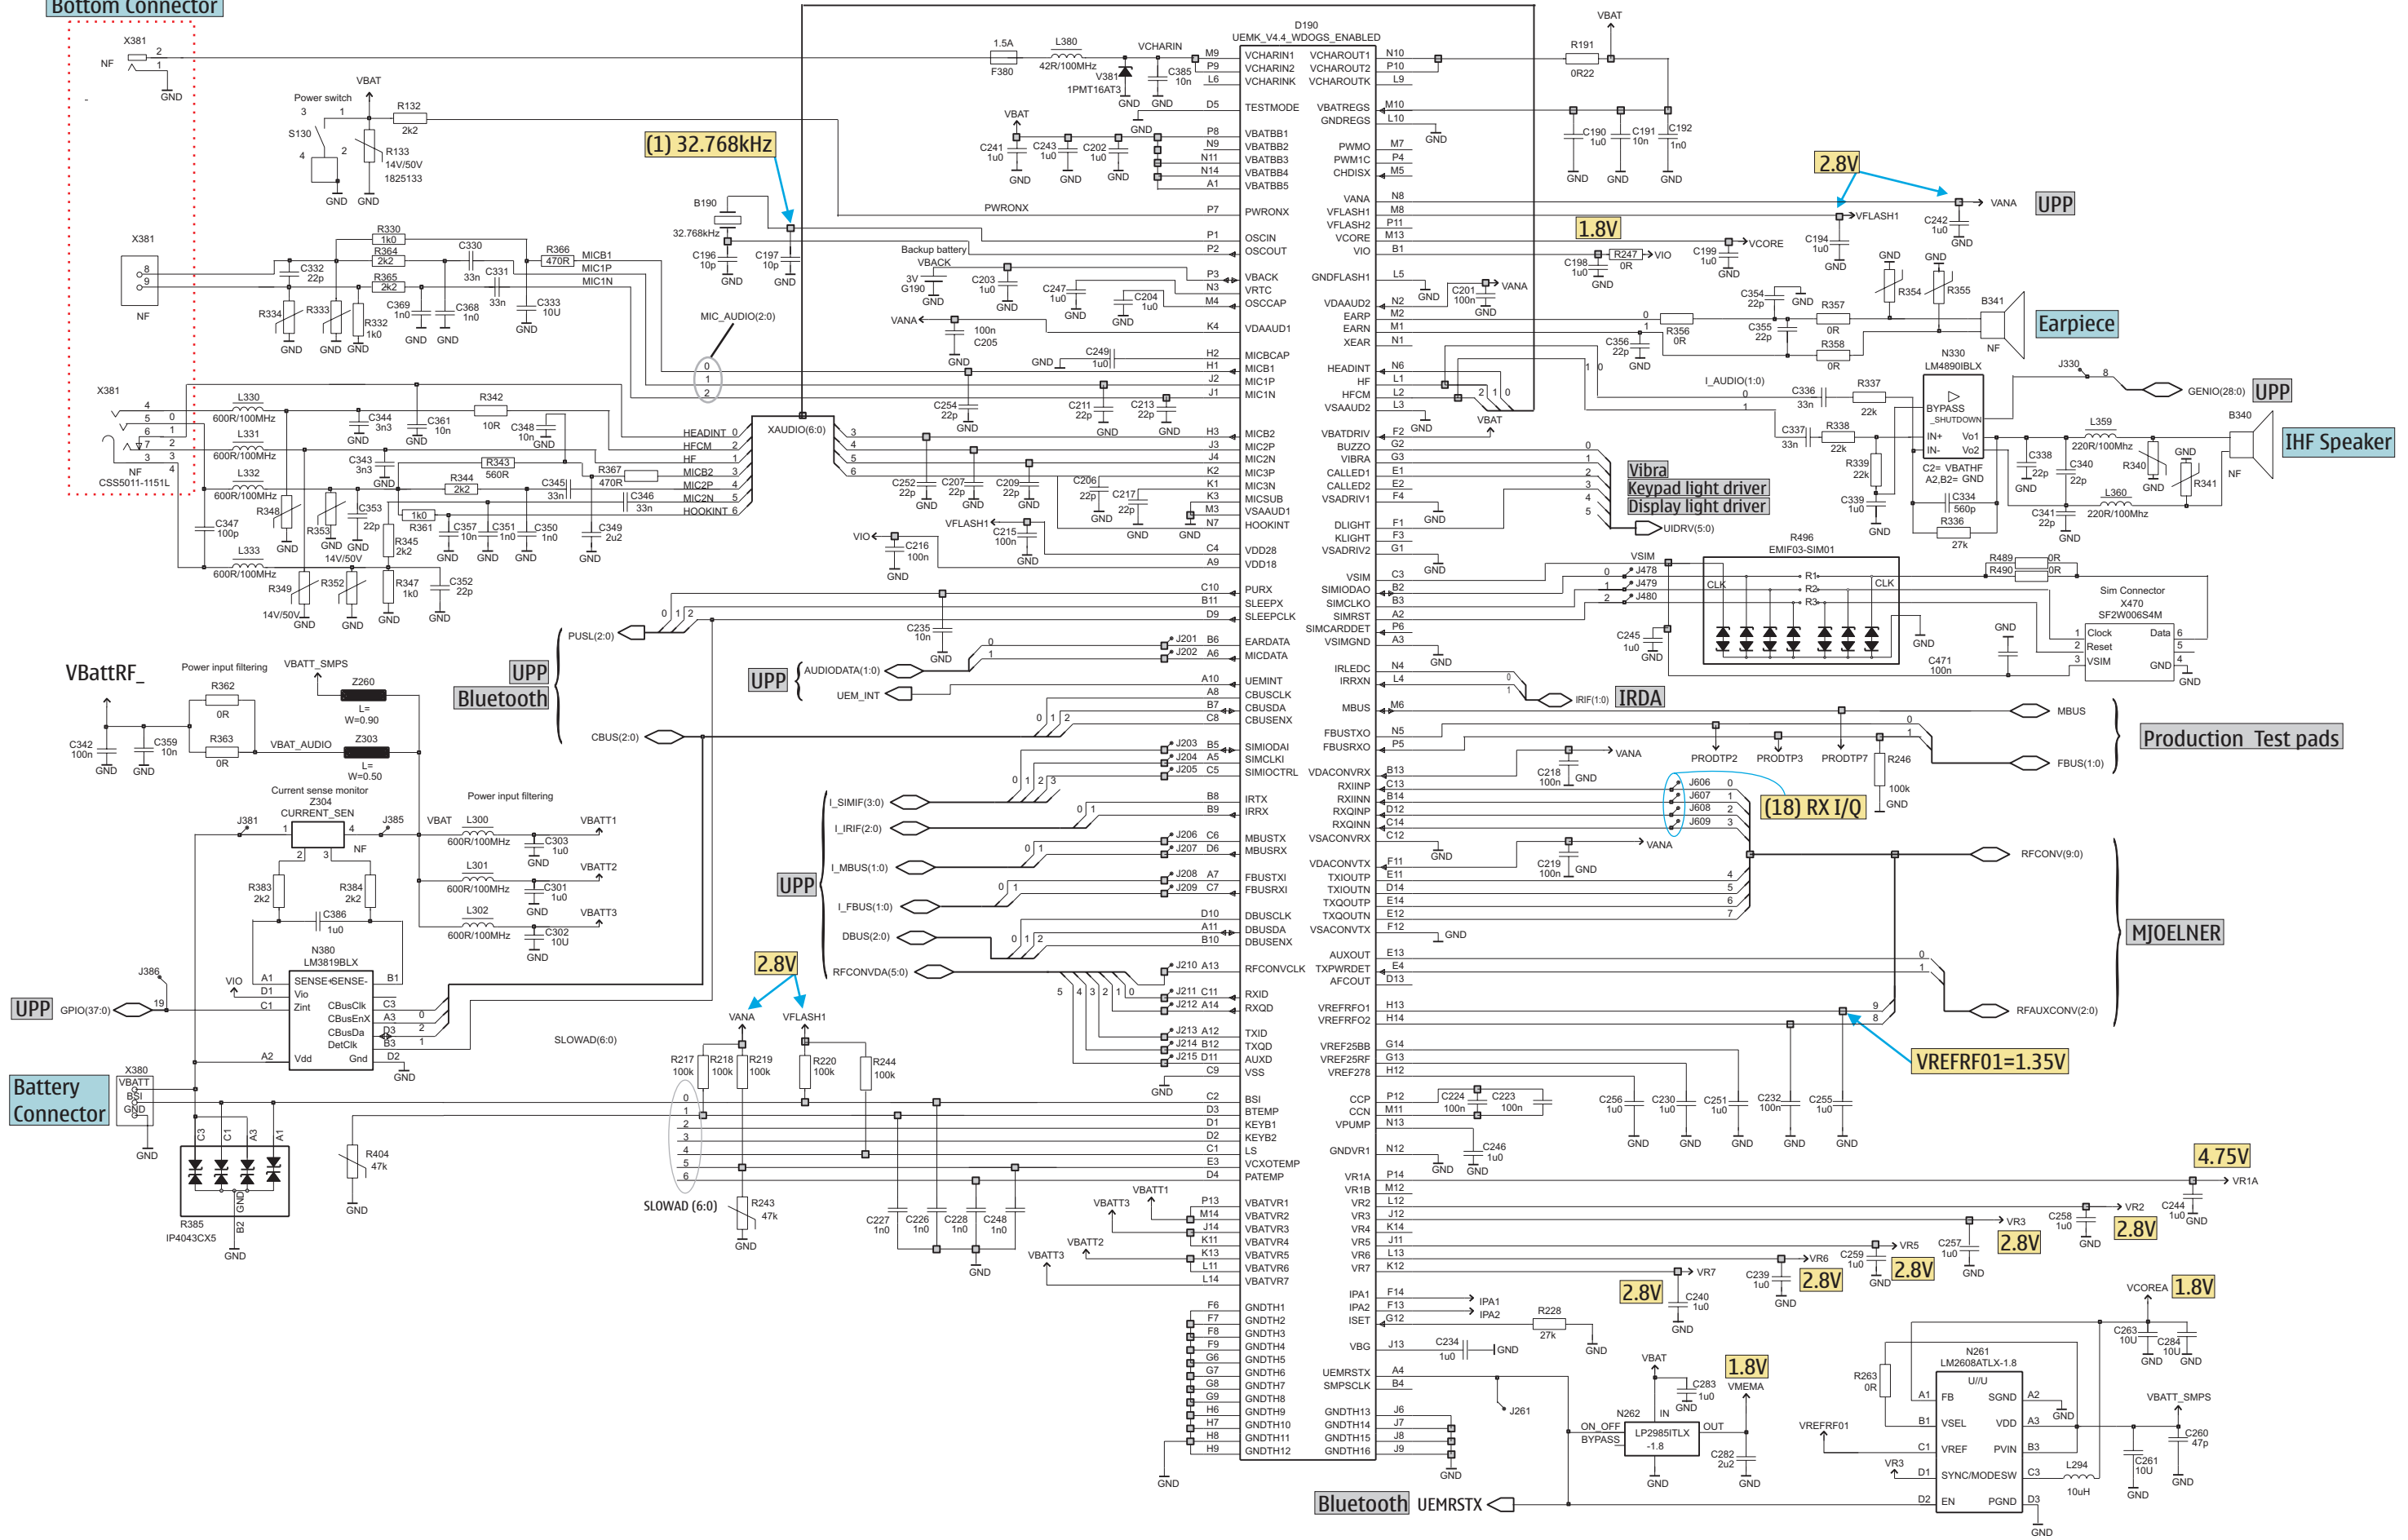

DCT-4 Common Baseband

UEM, Bottom connector, SIM

Bottom Connector

FLASH, SDRAM

UI, Display connector, Vibra, Light driver, ESD

BB-RF Connections Overview

RF GSM

Band	Channel	RX	VC/RX	VCO/RX	TX	VCO/TX	VC/TX
GSM 900	37	942,4MHz	~2,58V	3769,6MHz	897,4MHz	3589,6MHz	~1,8V
GSM 1800	700	1842,8MHz	~2,2V	3685,6MHz	1747,8MHz	3495,6MHz	~1,4V
GSM 1900	661	1960MHz	~3,2V	3920MHz	1880MHz	3760MHz	~2,54V