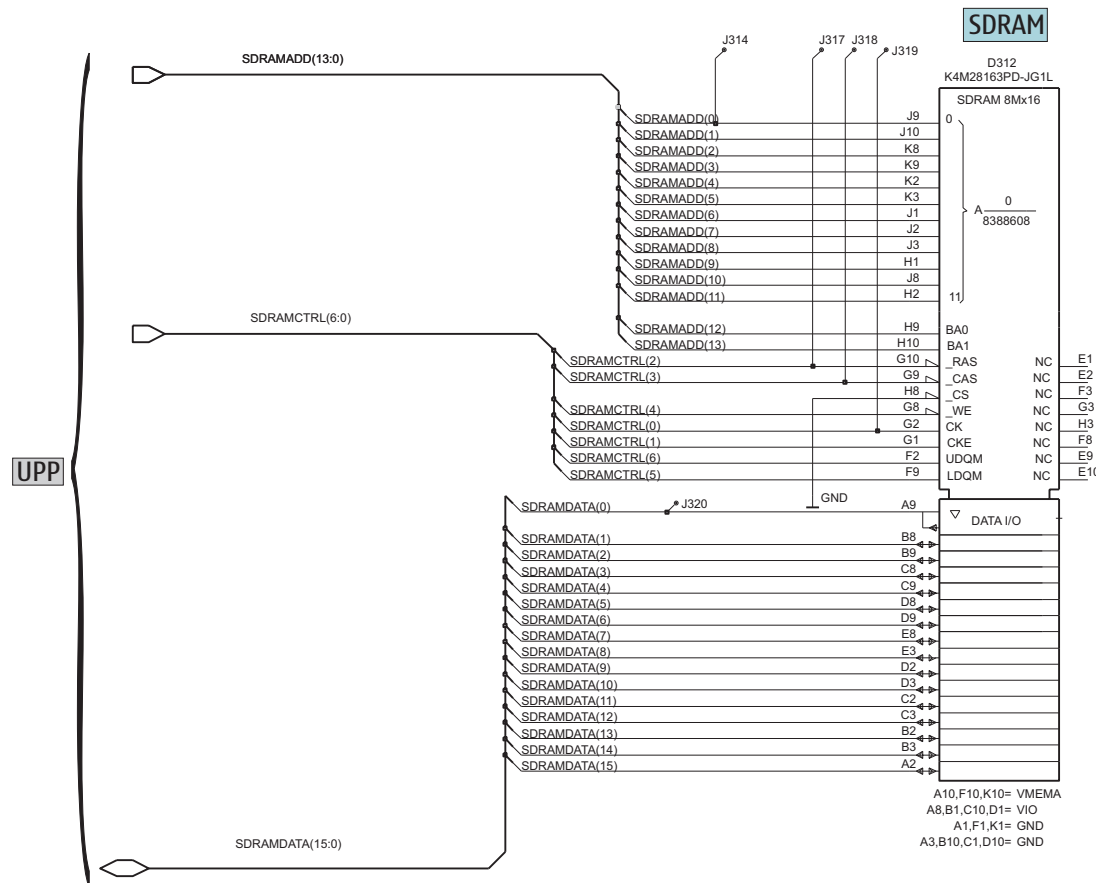

DCT-4 Common Baseband

UEM, Bottom connector, SIM

Bottom Connector

FLASH, SDRAM

UI, Display connector, Vibra, Light driver, ESD

BB-RF Connections Overview

RF GSM

Band	Channel	RX	VC/RX	VCO/RX	TX	VCO/TX	VC/TX
GSM 900	37	942,4MHz	~2,58V	3769,6MHz	897,4MHz	3589,6MHz	~1,8V
GSM 1800	700	1842,8MHz	~2,2V	3685,6MHz	1747,8MHz	3495,6MHz	~1,4V
GSM 1900	661	1960MHz	~3,2V	3920MHz	1880MHz	3760MHz	~2,54V