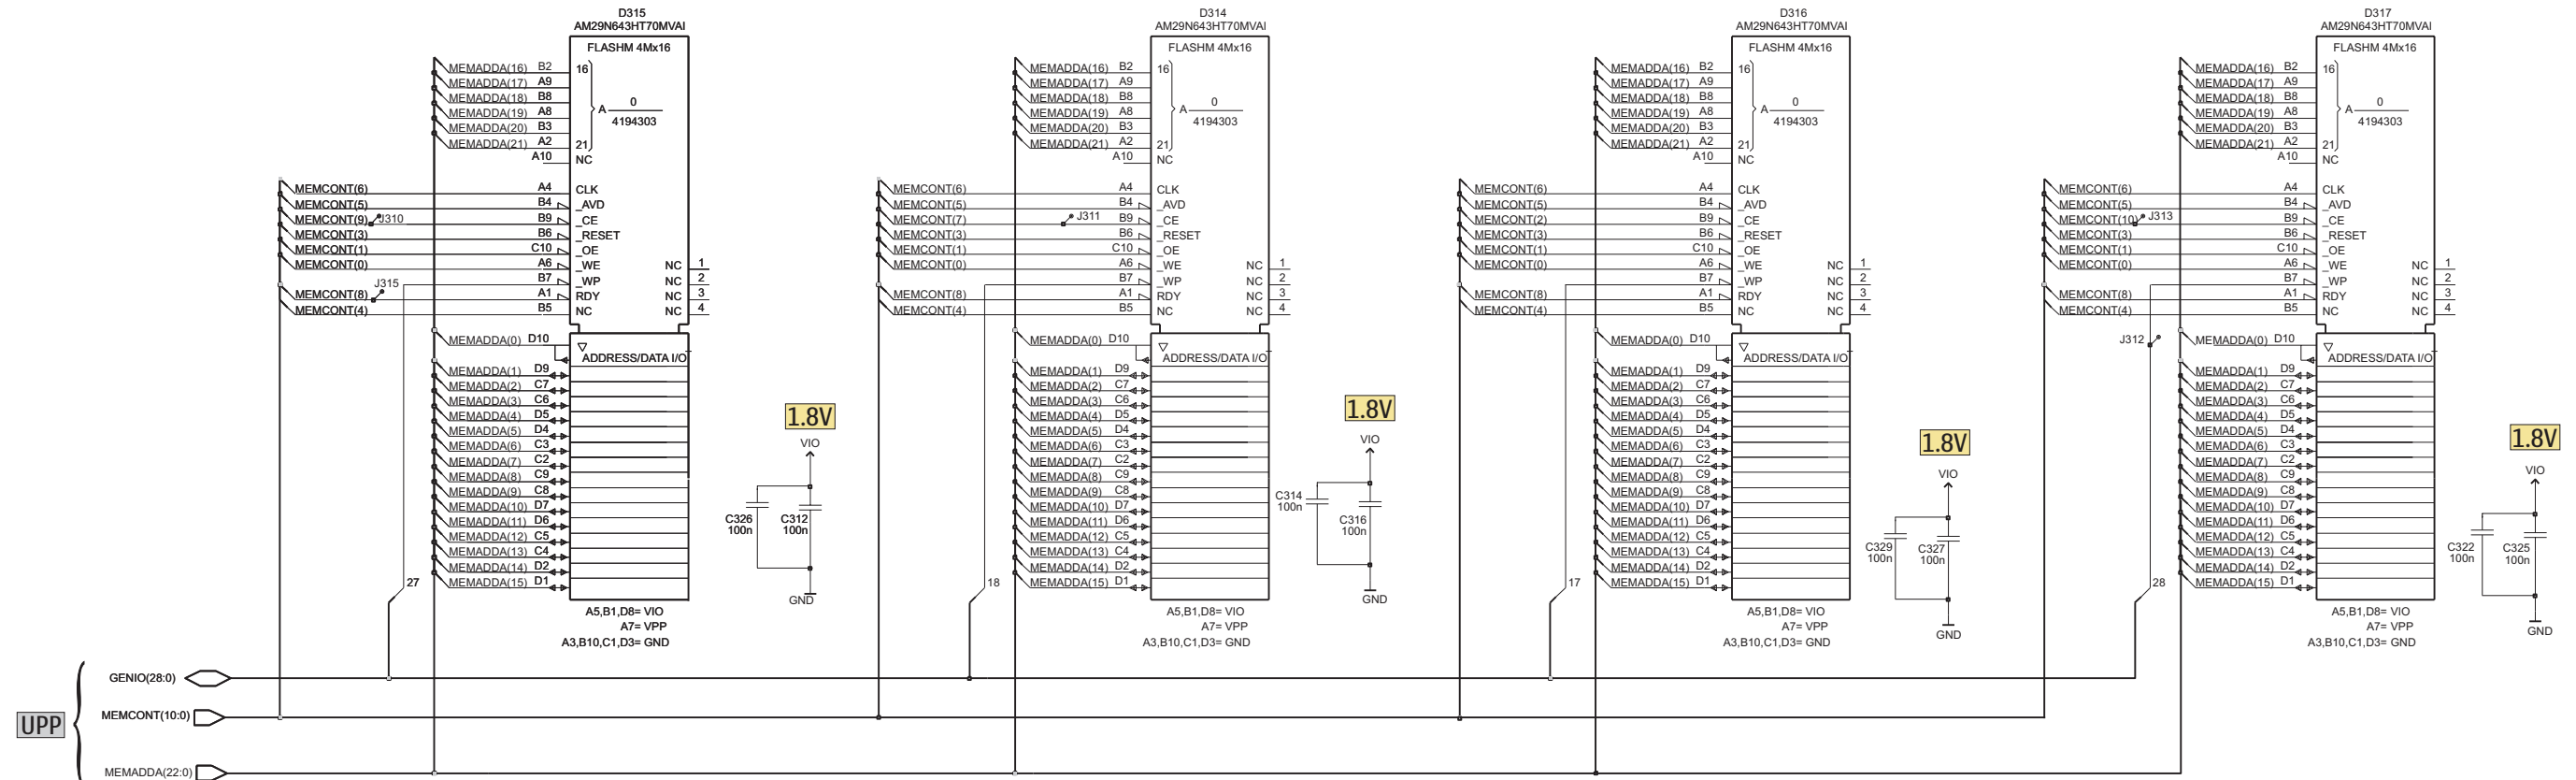

DCT-4 Common Baseband

UEM, Bottom connector, SIM

Bottom Connector

FLASH, SDRAM

UI, Display connector, Vibra, Light driver, ESD

BB-RF Connections Overview

RF GSM

Band	Channel	RX	VC/RX	VCO/RX	TX	VCO/TX	VC/TX
GSM 900	37	942,4MHz	~2,58V	3769,6MHz	897,4MHz	3589,6MHz	~1,8V
GSM 1800	700	1842,8MHz	~2,2V	3685,6MHz	1747,8MHz	3495,6MHz	~1,4V
GSM 1900	661	1960MHz	~3,2V	3920MHz	1880MHz	3760MHz	~2,54V